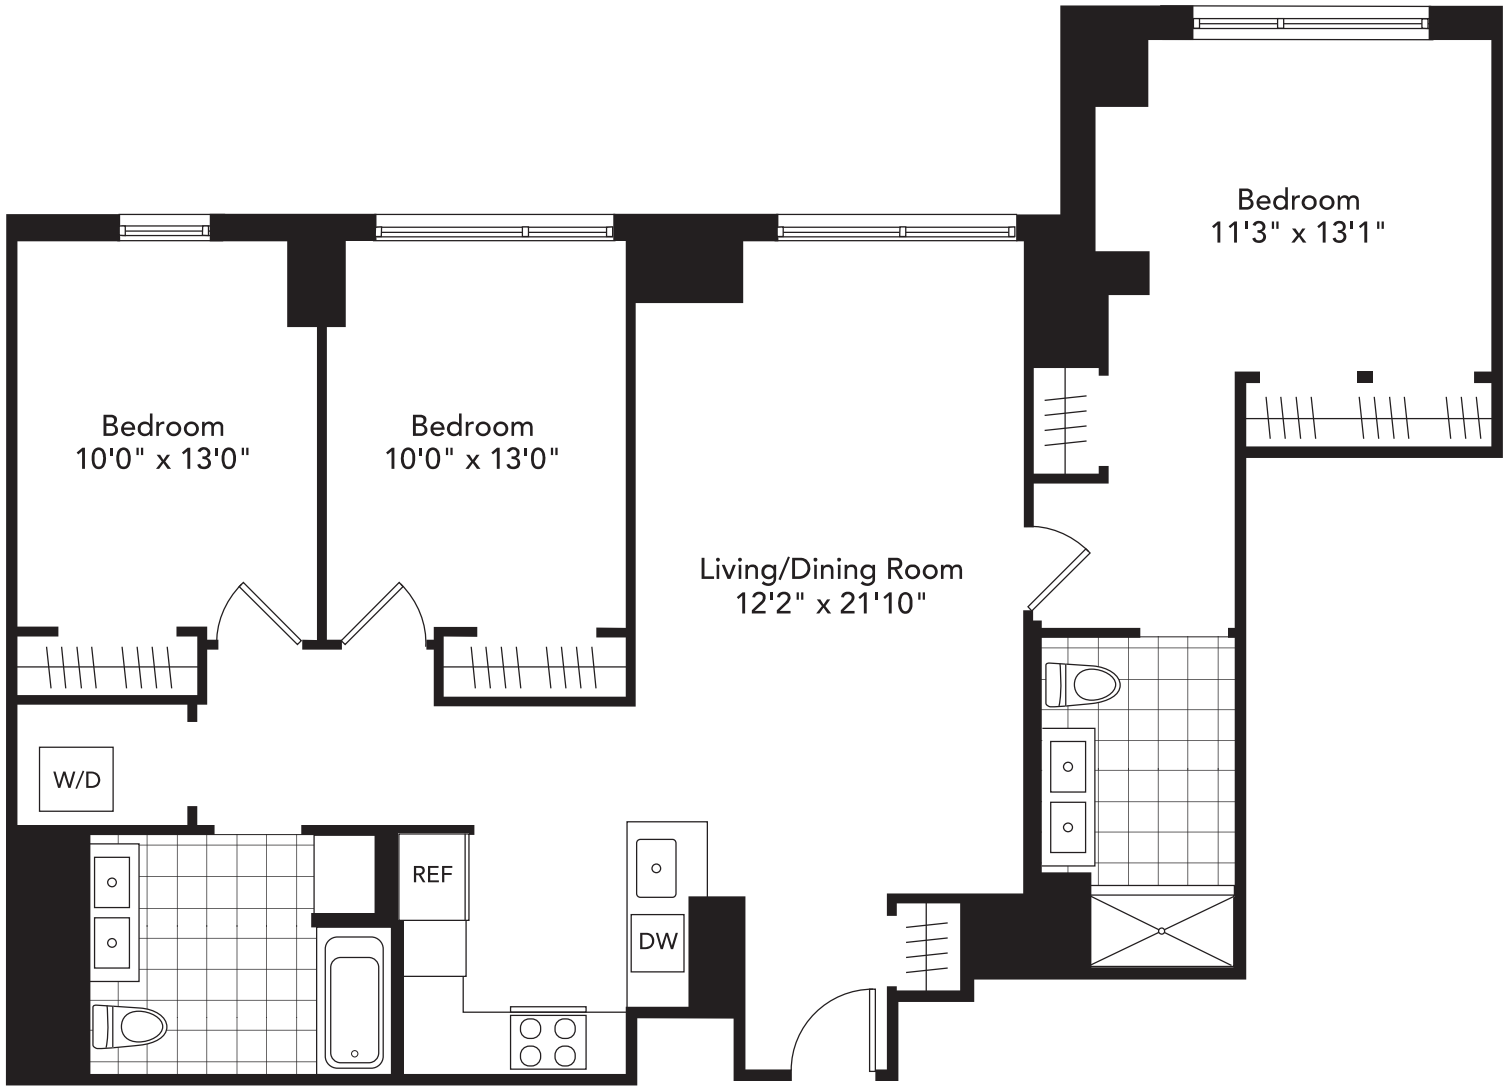

Residence Q
3 Bedroom, 2 Bath
Floors 4-PH1

THE BEVERLY

101 BEVERLY STREET

Apartments contain ADA features for persons with disabilities. 

thebeverlyboston.com | 617.663.8000