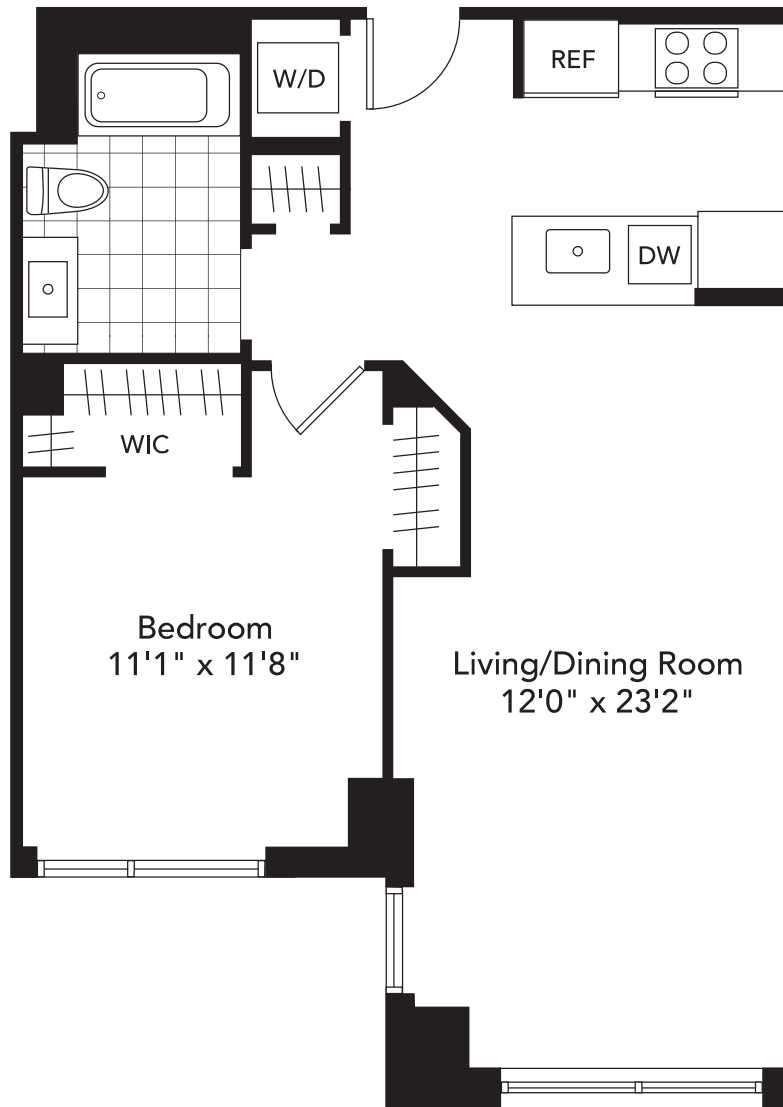

Residence N
1 Bedroom, 1 Bath
Floors 5-12

THE BEVERLY

101 BEVERLY STREET

Apartments contain ADA features for persons with disabilities.

thebeverlyboston.com | 617.663.8000