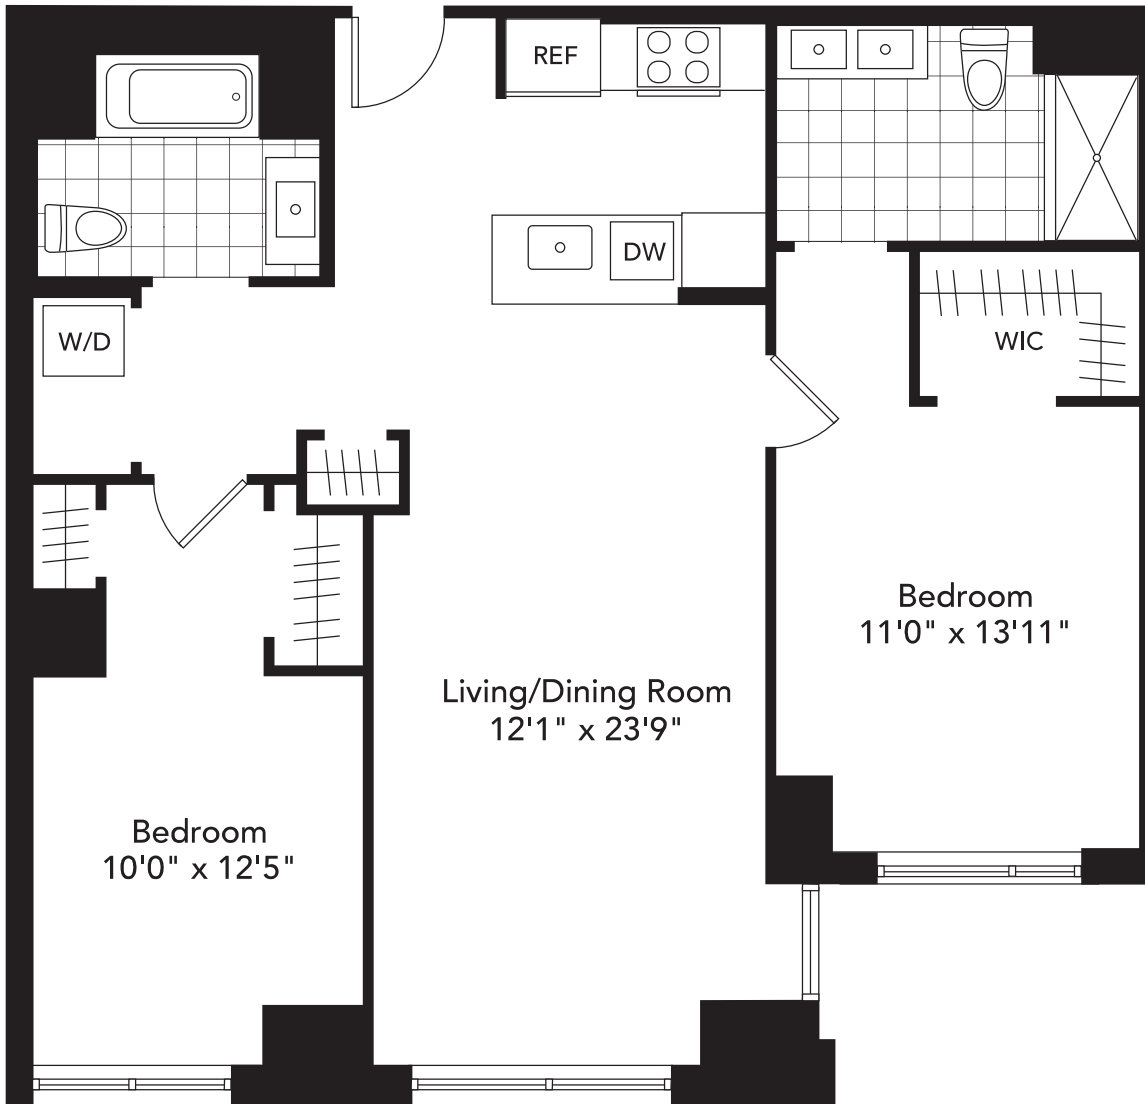

Residence K
2 Bedroom, 2 Bath
Floors 5-12

THE BEVERLY

101 BEVERLY STREET

Apartments contain ADA features for persons with disabilities. 

thebeverlyboston.com | 617.663.8000