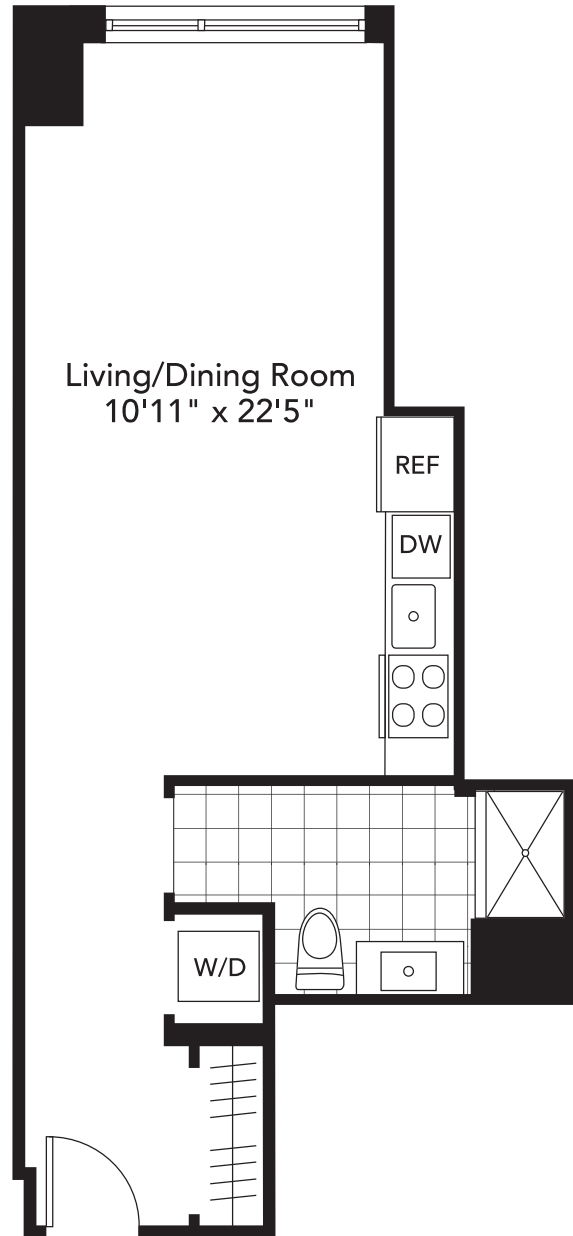

Residence X

Studio, 1 Bath

Floors 4, 6-12

THE BEVERLY

101 BEVERLY STREET

Apartments contain ADA features for persons with disabilities. 

thebeverlyboston.com | 617.663.8000