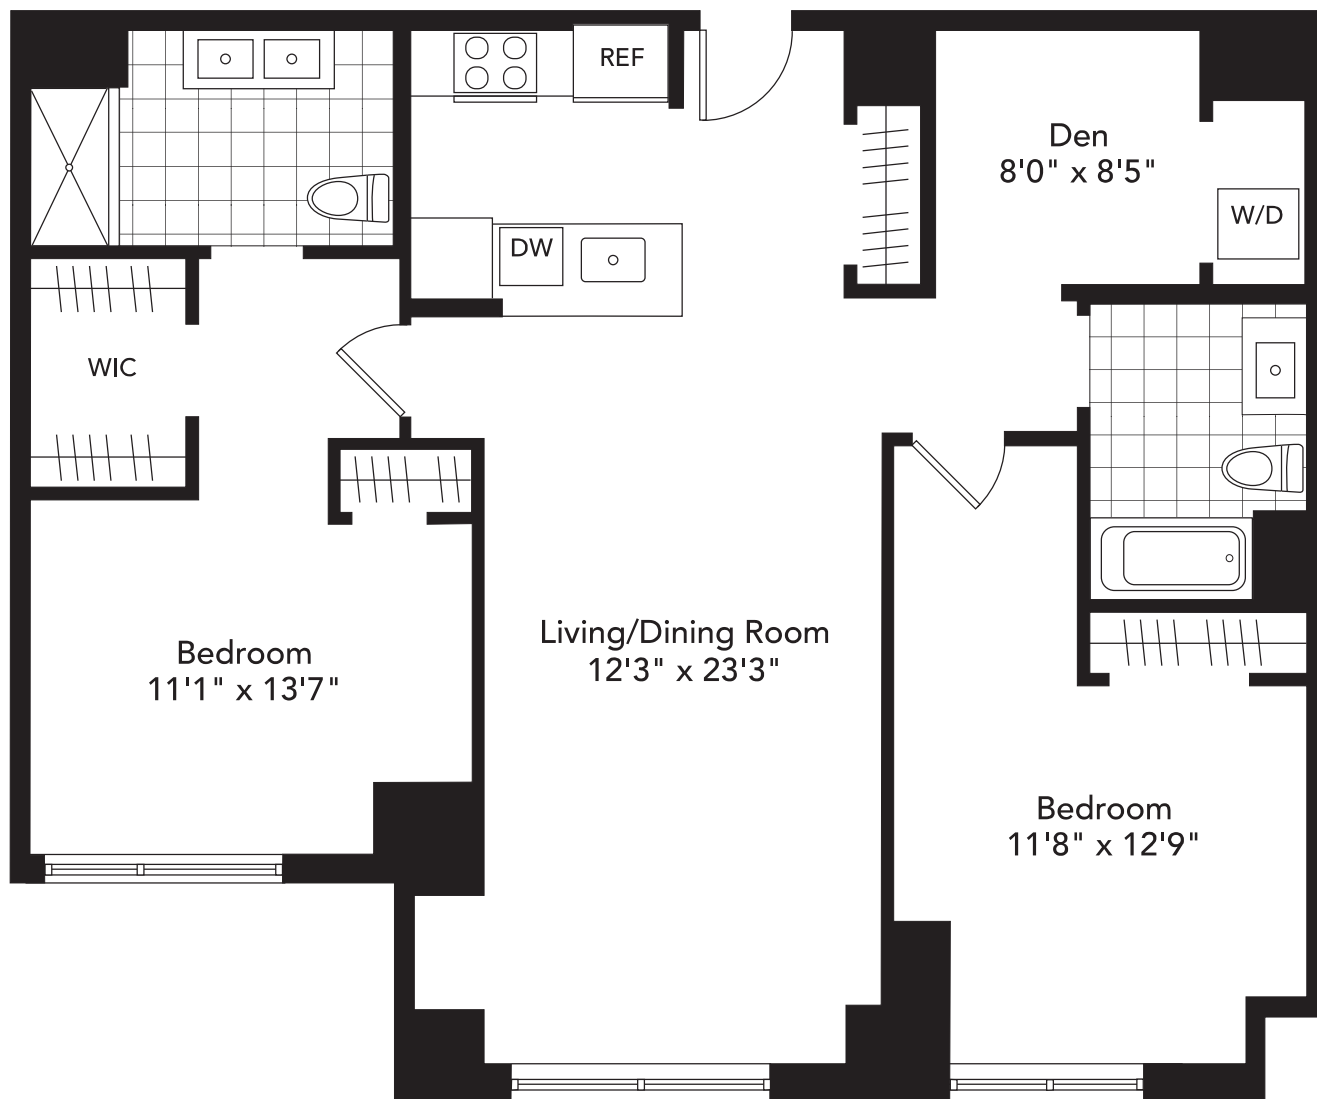

Residence N

2 Bedroom + Den, 2 Bath
Floor 4

THE BEVERLY

101 BEVERLY STREET

Apartments contain ADA features for persons with disabilities.

thebeverlyboston.com | 617.663.8000