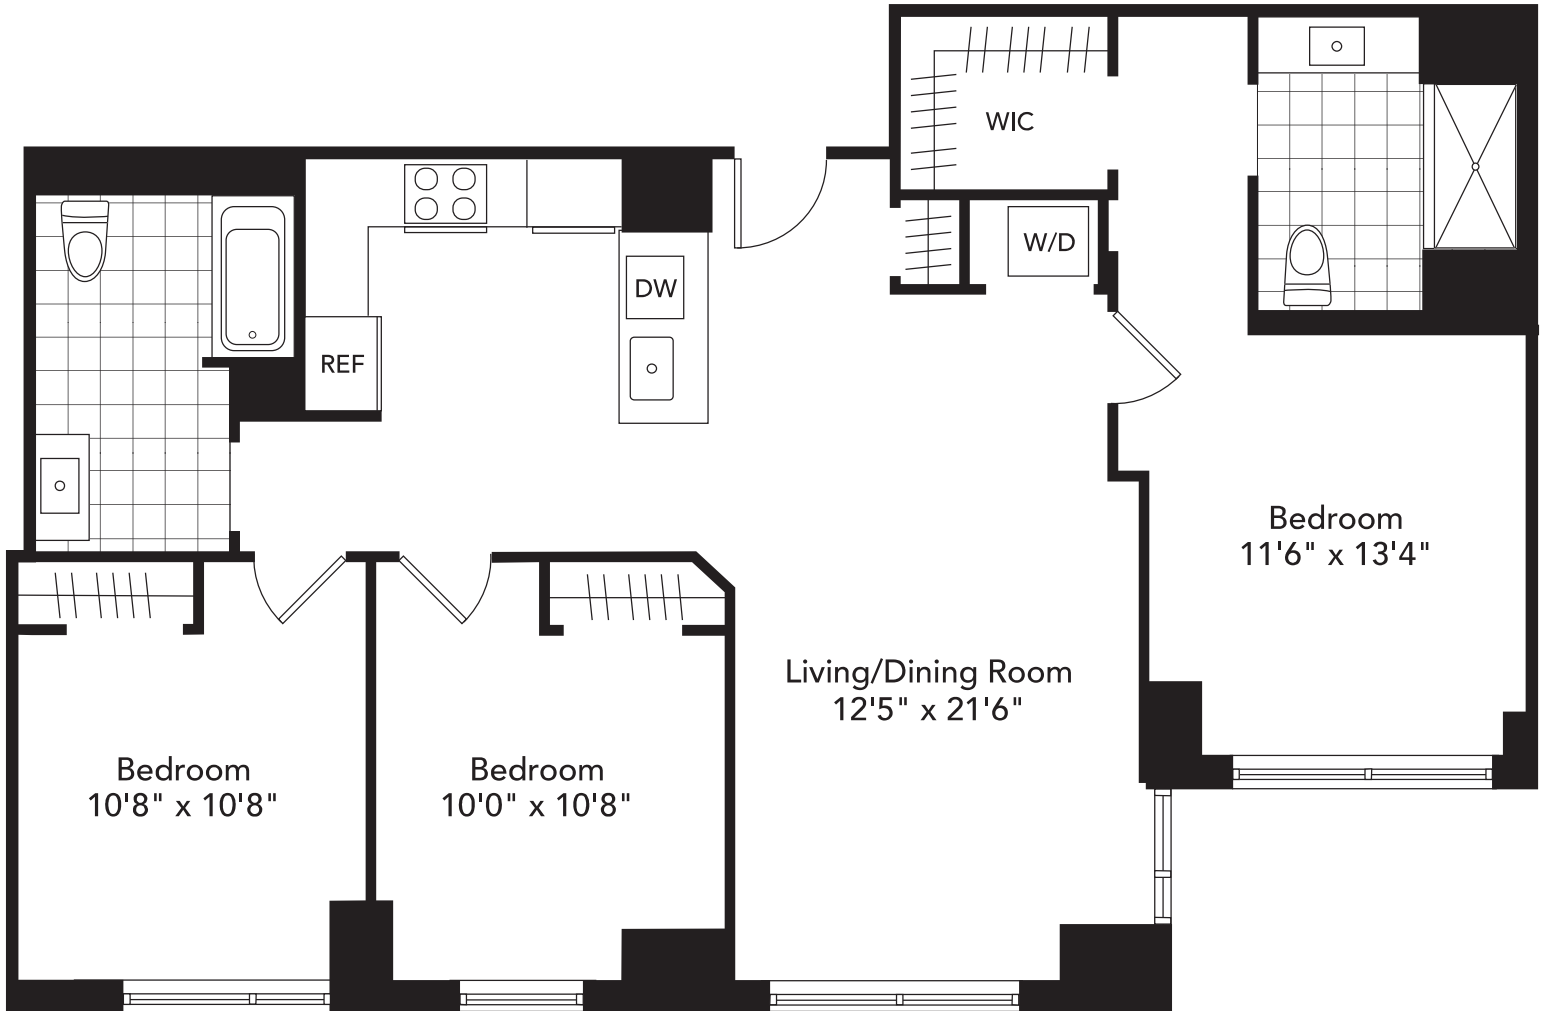

Residence K
3 Bedroom, 2 Bath
Floor PH1

THE BEVERLY

101 BEVERLY STREET

Apartments contain ADA features for persons with disabilities.

thebeverlyboston.com | 617.663.8000